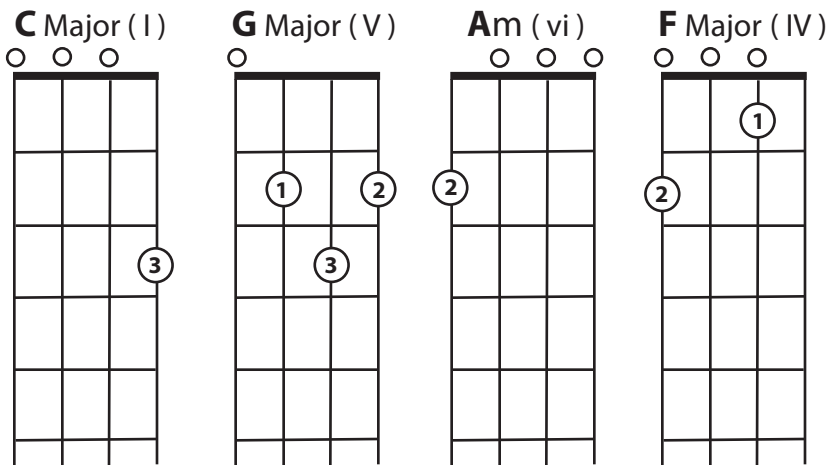

[Instrumental]

C G Am F C G
F C Dm C

[Chorus I]

[Verse 3]

C G Am F
And when the night is cloudy, there is still a light that shines on me
C G F C Dm C
Shine on till tomorrow, let it be

C G Am F
I wake up to the sound of music, Mother Mary comes to me
C G F C Dm C
Speaking words of wisdom, let it be

[Chorus I,II]